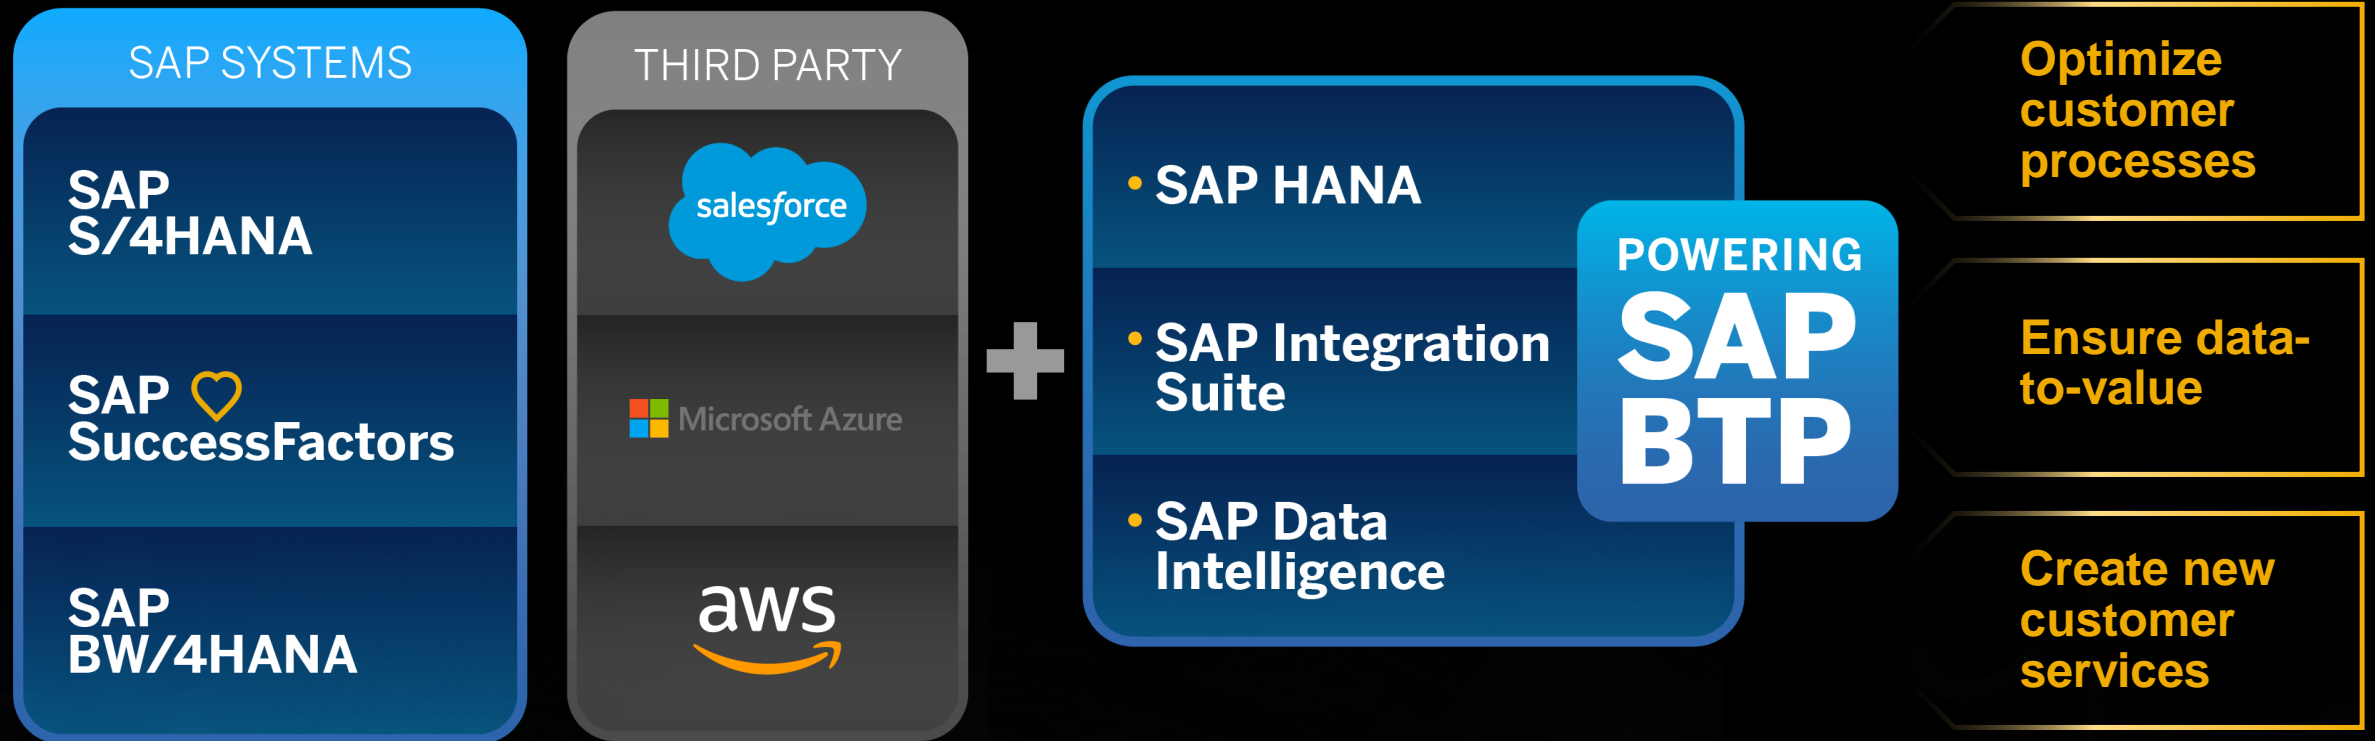

SAP BUSINESS TECHNOLOGY PLATFORM

The Platform for the
Intelligent Enterprise

THE BEST RUN 

Welcome to the

DIGITAL ECONOMY

of boards of directors have accelerated their digital business initiatives in the wake of COVID-19 disruption

Gartner, September 2020

Board Directors Say Pandemic Drives Increased Investments in IT

SAP Business Technology Platform

The Platform for the Intelligent Enterprise

Becoming a Digital Service Provider

“ Our goal is to **bring innovation to our customers**, which is what we’re now doing with **SAP Business Technology Platform**. ”