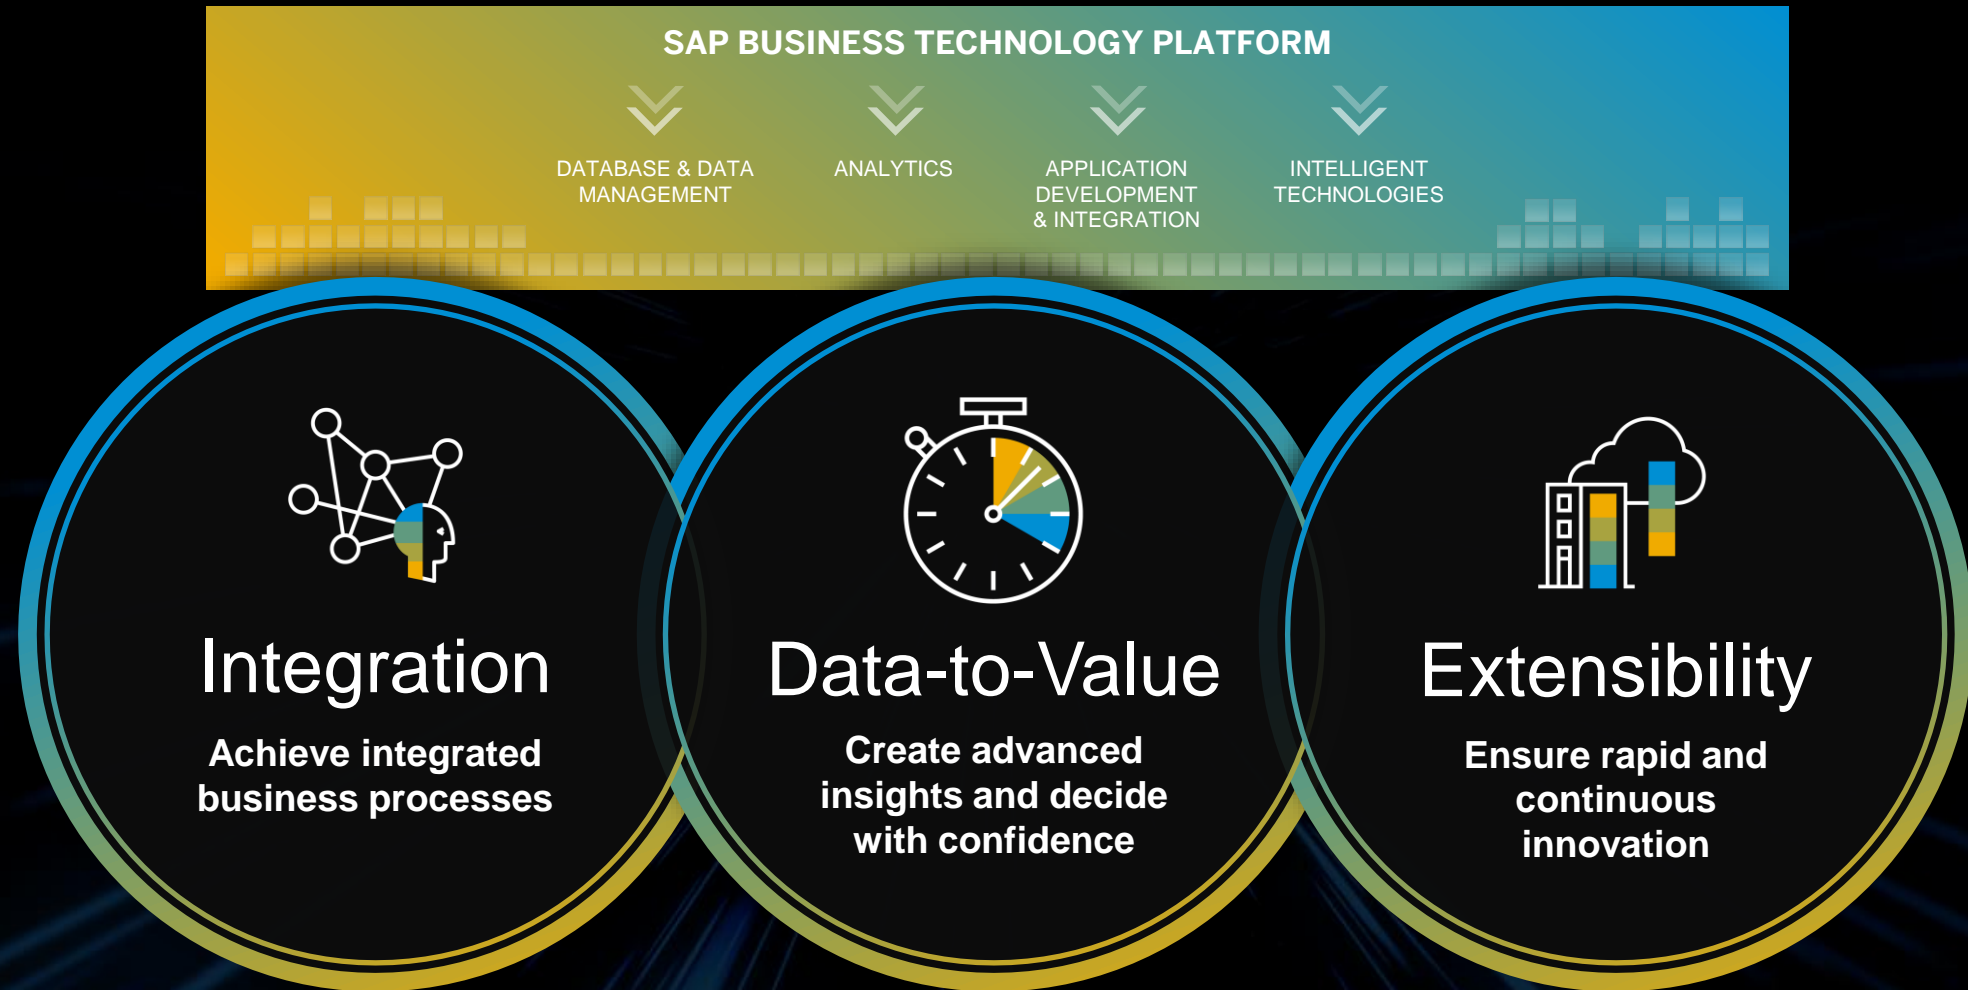

SAP BUSINESS TECHNOLOGY PLATFORM

The Platform for the
Intelligent Enterprise

THE BEST RUN 

Welcome to the

DIGITAL ECONOMY

of boards of directors have accelerated their digital business initiatives in the wake of COVID-19 disruption

Gartner, September 2020

Board Directors Say Pandemic Drives Increased Investments in IT

SAP Business Technology Platform

The Platform for the Intelligent Enterprise

Becoming a Digital Service Provider

“ Our goal is to **bring innovation to our customers**, which is what we’re now doing with **SAP Business Technology Platform**. ”

Jürgen Schrempp
Director IT Applications, Endress+Hauser

Technology Categories

Customer Outcomes

Confident
Decisions

Connected
Processes

Continued
Business
Innovation

Simplify diverse landscapes

Applications