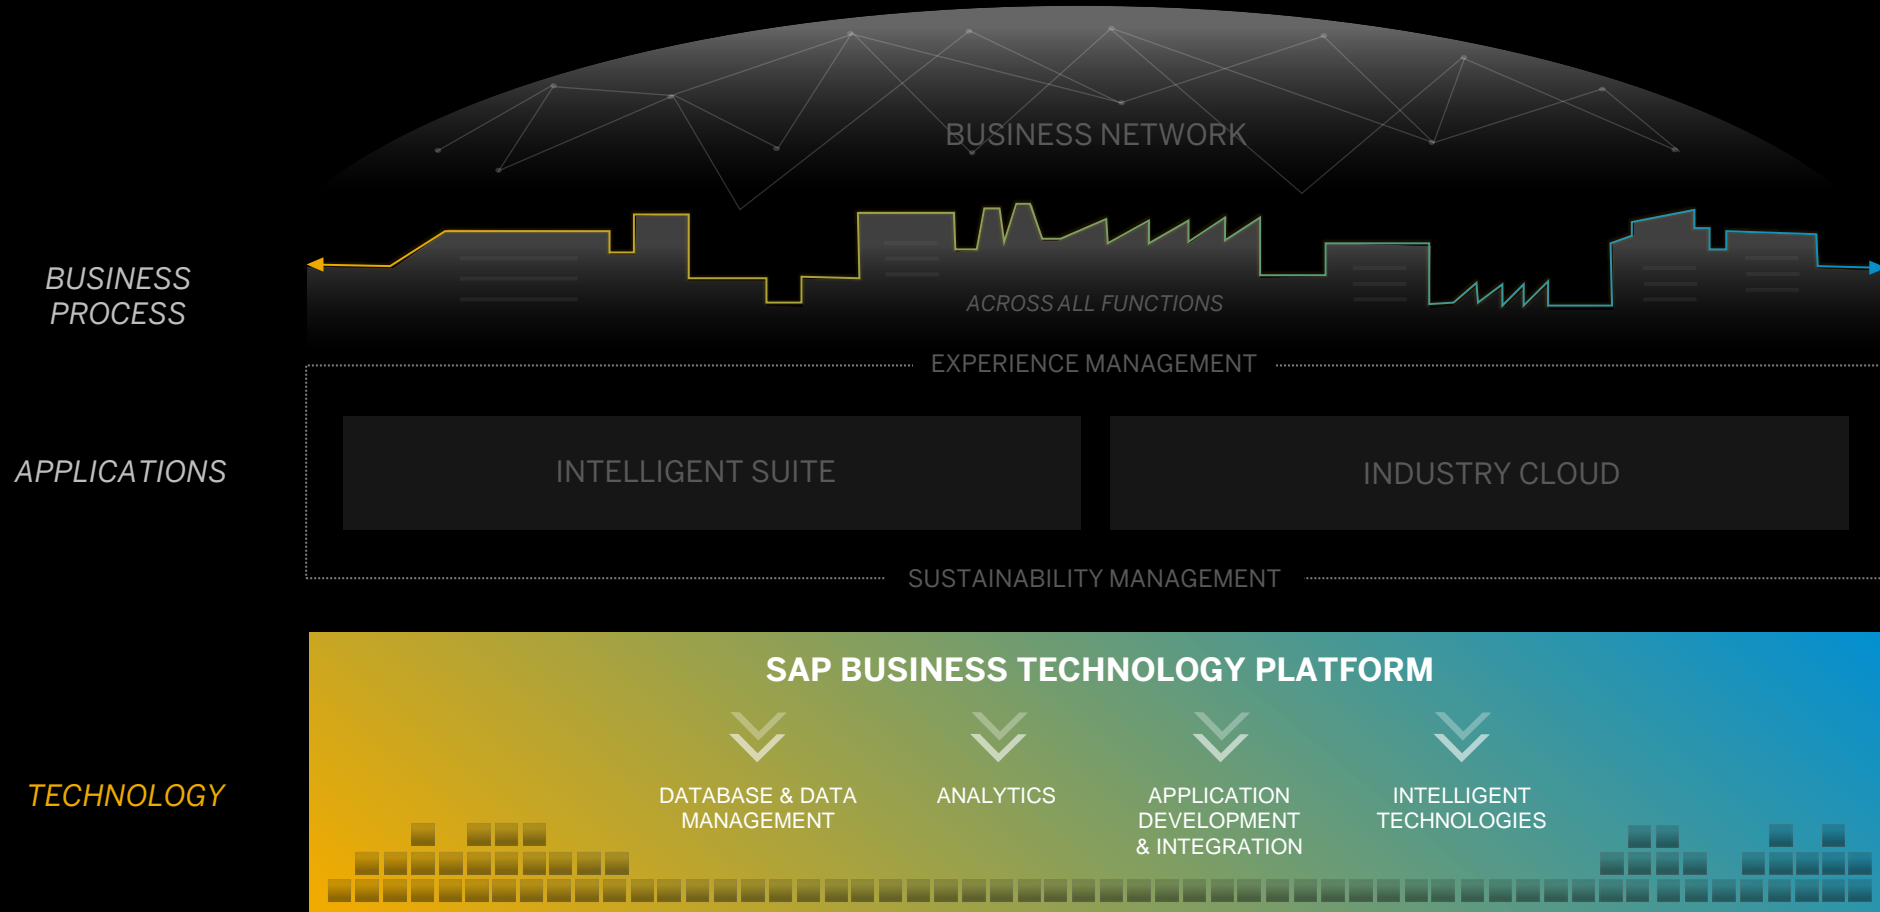

SAP BUSINESS TECHNOLOGY PLATFORM

The Platform for the
Intelligent Enterprise

THE BEST RUN 

Welcome to the

DIGITAL ECONOMY

of boards of directors have accelerated their digital business initiatives in the wake of COVID-19 disruption

Gartner, September 2020

Board Directors Say Pandemic Drives Increased Investments in IT

SAP Business Technology Platform

The Platform for the Intelligent Enterprise

Becoming a Digital Service Provider

“ Our goal is to **bring innovation to our customers**, which is what we’re now doing with **SAP Business Technology Platform**. ”